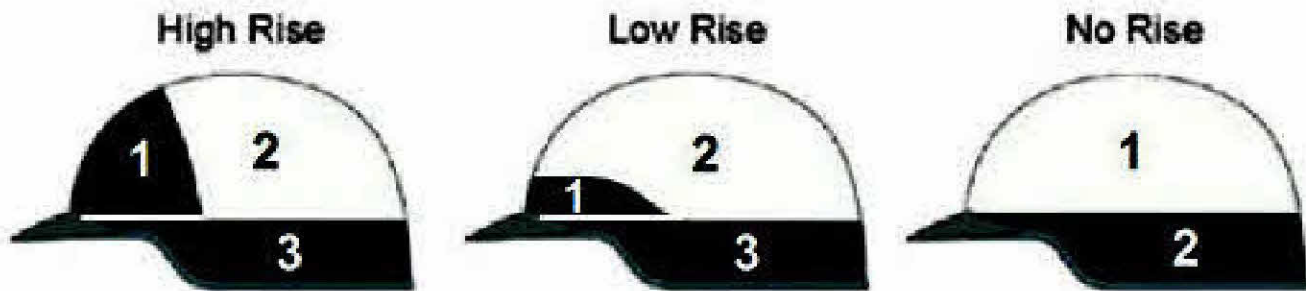

Sizing & Color Charts

X SMALL	SMALL	MEDIUM	LARGE	X LARGE	XX LARGE
21¼-21⅞	22-22½	22¾-23⅛	23¼-23¾	24-24¼	25-25½
54-55cm	56-57cm	58cm	59-60cm	61-63cm	64-65cm
6¼-6⅞	7-7⅞	7¼	7⅝ - 7⅞	7⅝ - 7⅞	8-8⅞

Colors available:

Helmet Style available:

Color 1:
Color 2:
Color 3:

Color 1:
Color 2:
Color 3:

Color 1:
Color 2:

Visor: Patent Leather Snap On Buttons & Visor Band: Gold Silver

Size: XSmall Small Medium Large XLarge XXLarge